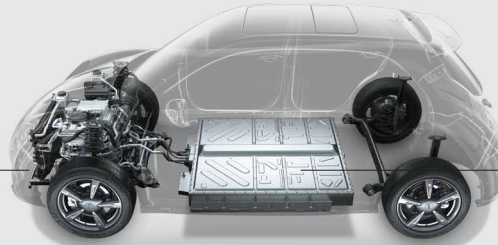

Retro-futurism Design

- Large Integrated Display (17.25") with Apple CarPlay & Android Auto Support
- Driver Massage Seat & 360° Surrounding Camera

Electric Safety Design

Full-dimensional
Ecological Heat
Management System