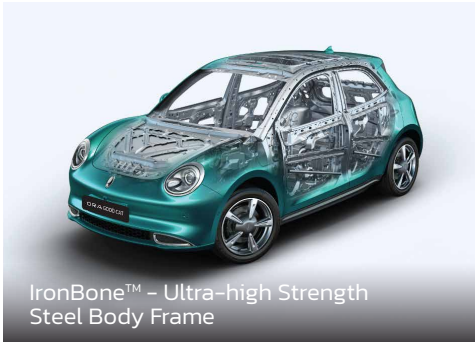

ORA GOOD CAT

A Gift More Than You Think.

400 PRO 2024 MODEL

Lithium-iron phosphate battery

Battery Capacity of 47.788 kWh

Up to 400 km range (NEDC)

DC Fast Charging 32 mins
(30% to 80%)*

RM 113,800

Retro-futurism Design

- Large Integrated Display (17.25") with Apple CarPlay & Android Auto Support
- Driver Massage Seat & 360° Surrounding Camera

Electric Safety Design

Full-dimensional
Ecological Heat
Management System

One of The World's
Safest Batteries

Ultimate Safety Protection

IronBone™ – Ultra-high Strength
Steel Body Frame

6 Safety Air Bags – Dual, Front Side & Curtain

L2 Intelligent Driving Assist

- ADAS intelligent front facing camera
- 4 x 360° surrounding camera
- 12 x Ultrasonic sensor
- 2 x Millimeter wave radar